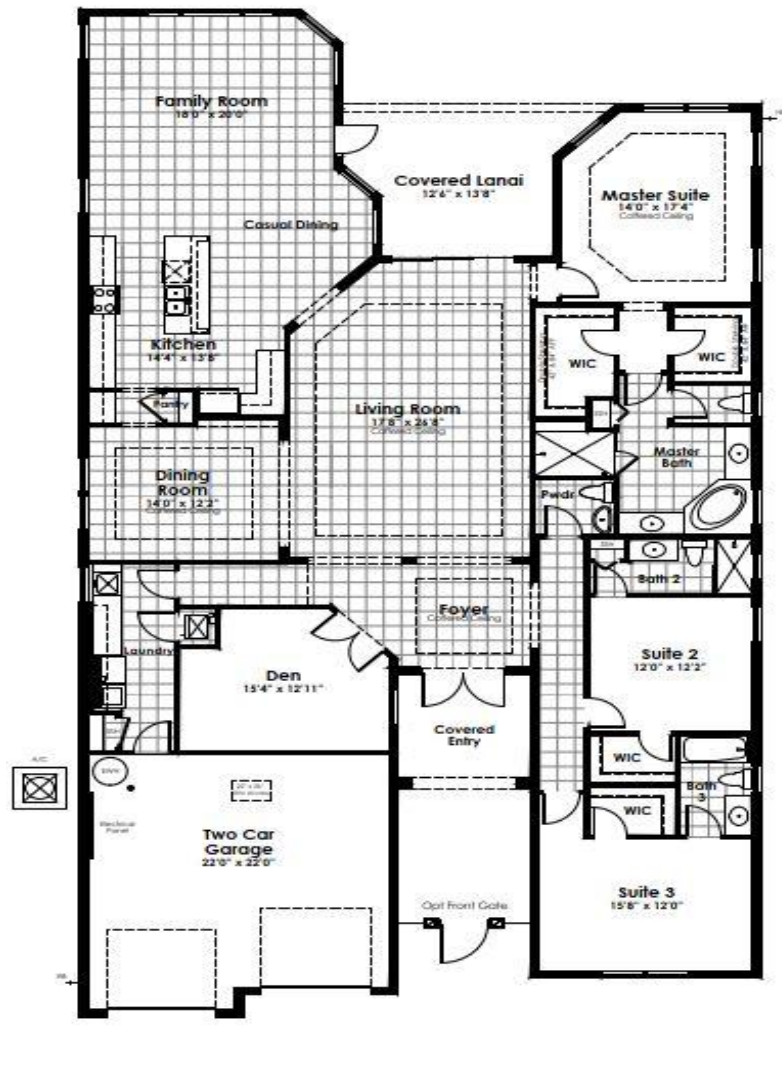

# KOLTER HOMES®

Street Address: 17127 SW Ambrose Way

A/C Sq. Ft.: 3,181

Bedrooms: 3

Bathrooms: 3.5

Move-In Date: Feb/March 2024

ELEVATION: A

HOMESITE: 2.0180

## SHOWCASE HOME FLOORPLAN

### THE COLLINA

3 Bedroom, Den, Formal Dining Room, 3 Full Baths and Powder Bath, Family Room, Living Room, Covered Lanai and 2-Car Garage.