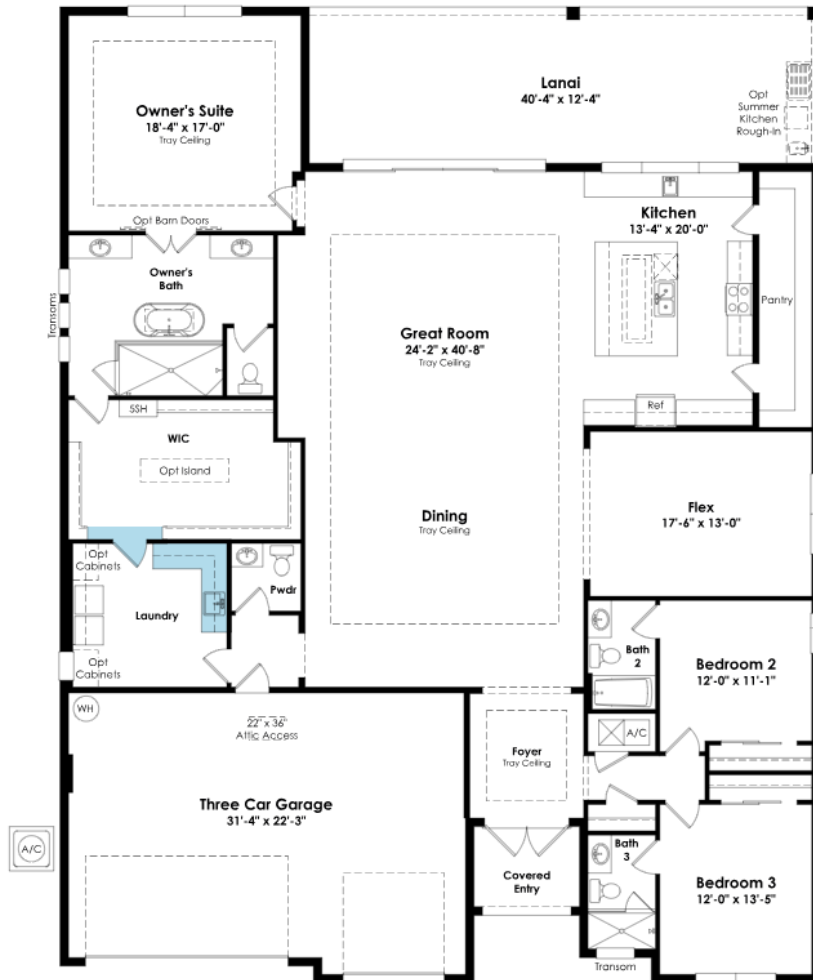

# KOLTER HOMES®

Street Address: 8578 SW FELICITA WAY

A/C Sq. Ft.: 3265

Bedrooms: 3

Bathrooms: 3.5

Move-In Date: July 2024

ELEVATION: A

HOMESITE: 28

## SHOWCASE HOME FLOORPLAN

### THE Whitney

3 Bedroom, Den, 3 Full and 1 Half Bath, Great Room, Covered Lanai and 3-Car Garage